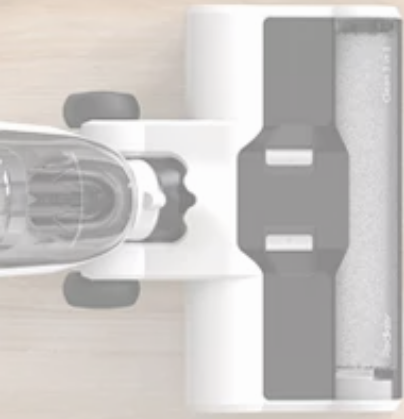

MAIN PRODUCT

FLOOR WASHER

AW01

Type	Battery	Moto Type	Clean Water tank	Dirty water tank	Max Power
Cordless	2200 mAh	BLDC21.6V	900 ml	400 ml	100W